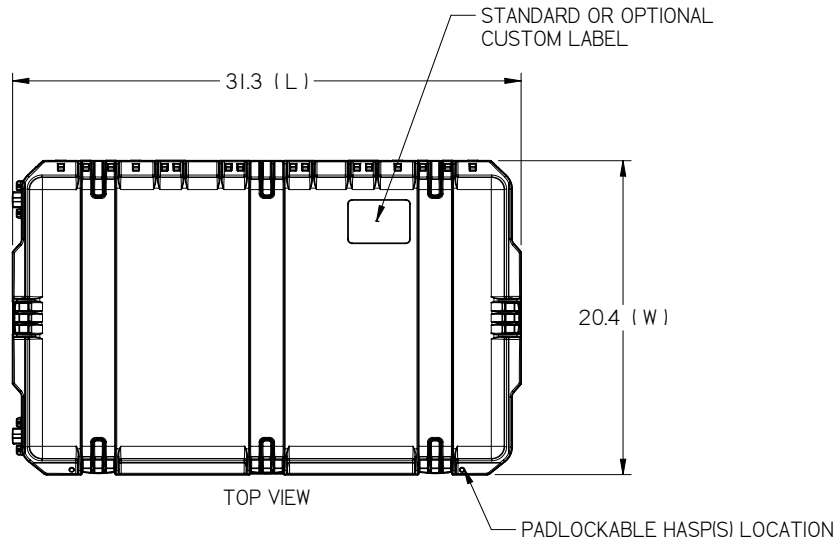

VIKING SATCOM

Your Trusted Source for Satellite Equipment

Model No.:	iM2950
Case Weight (lbs. Empty)	20.8 lbs.
Interior Length	29.0 in [737 mm]
Interior Width	18.0 in [457 mm]
Interior Height (overall)	10.5 in [267 mm]
Interior Lid Height	02.0 in [050 mm]
Exterior Length (L)	31.3 in [795 mm]
Exterior Width (W)	20.4 in [518 mm]
Exterior Height (H)	12.2 in [310 mm]
Master Pk. Qty.	1
Master Pk. Wt.	26.7 lbs