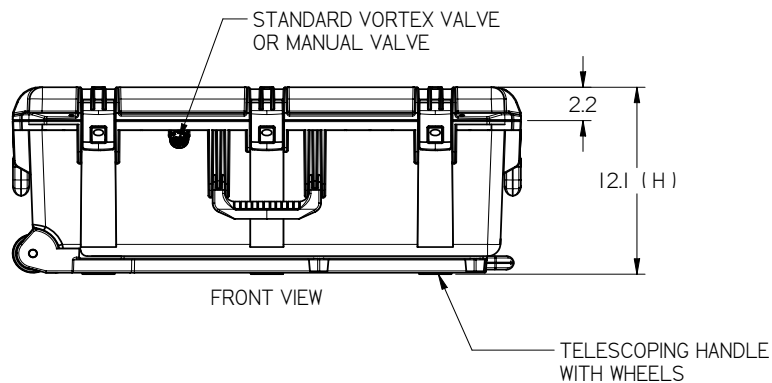

VIKING SATCOM

Your Trusted Source for Satellite Equipment

Model No.:	iM2950
Case Weight (lbs. Empty)	20.8 lbs.
Interior Length	29.0 in [737 mm]
Interior Width	18.0 in [457 mm]
Interior Height (overall)	10.5 in [267 mm]
Interior Lid Height	02.0 in [050 mm]
Exterior Length (L)	31.3 in [795 mm]
Exterior Width (W)	20.4 in [518 mm]
Exterior Height (H)	12.2 in [310 mm]
Master Pk. Qty.	1
Master Pk. Wt.	26.7 lbs