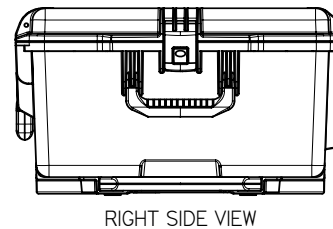

VIKING SATCOM

Your Trusted Source for Satellite Equipment

Model No.:	iM2950
Case Weight (lbs. Empty)	20.8 lbs.
Interior Length	29.0 in [737 mm]
Interior Width	18.0 in [457 mm]
Interior Height (overall)	10.5 in [267 mm]
Interior Lid Height	02.0 in [050 mm]
Exterior Length (L)	31.3 in [795 mm]
Exterior Width (W)	20.4 in [518 mm]
Exterior Height (H)	12.2 in [310 mm]
Master Pk. Qty.	1
Master Pk. Wt.	26.7 lbs